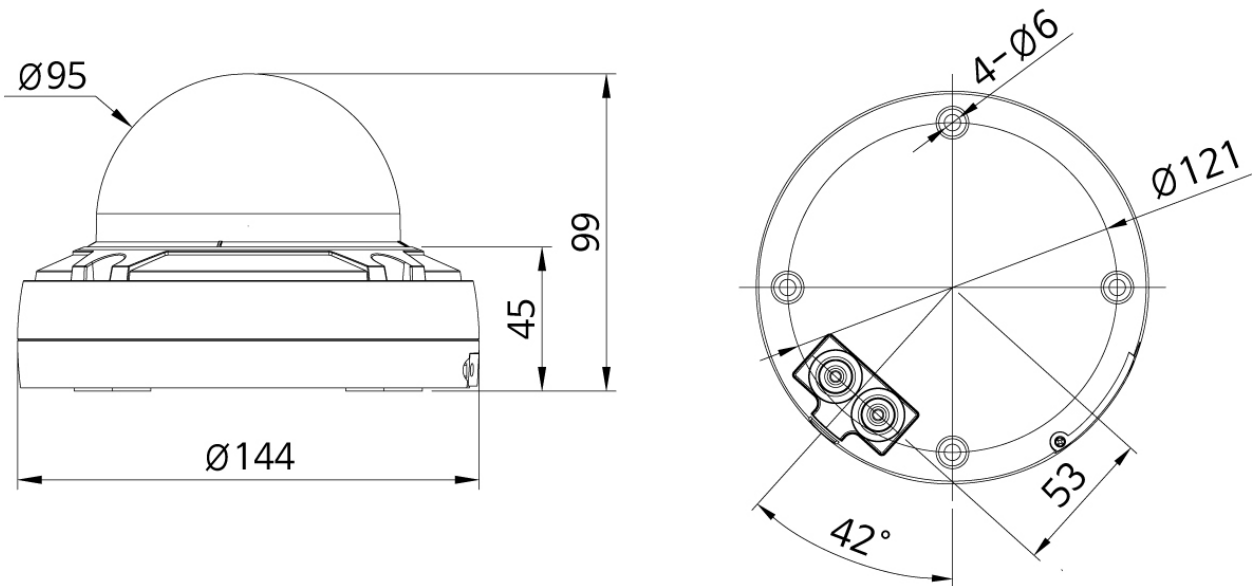

IED-68M3611MAA

Technical Drawing

Your Contact Person

eneo is a registered trademark of
VIDEOR E. Hartig GmbH
Carl-Zeiss-Straße 8
63322 Rödermark
Deutschland
Tel.: +49 6074-888-333
E-Mail: info@eneo-security.com
Web: www.eneo-security.com