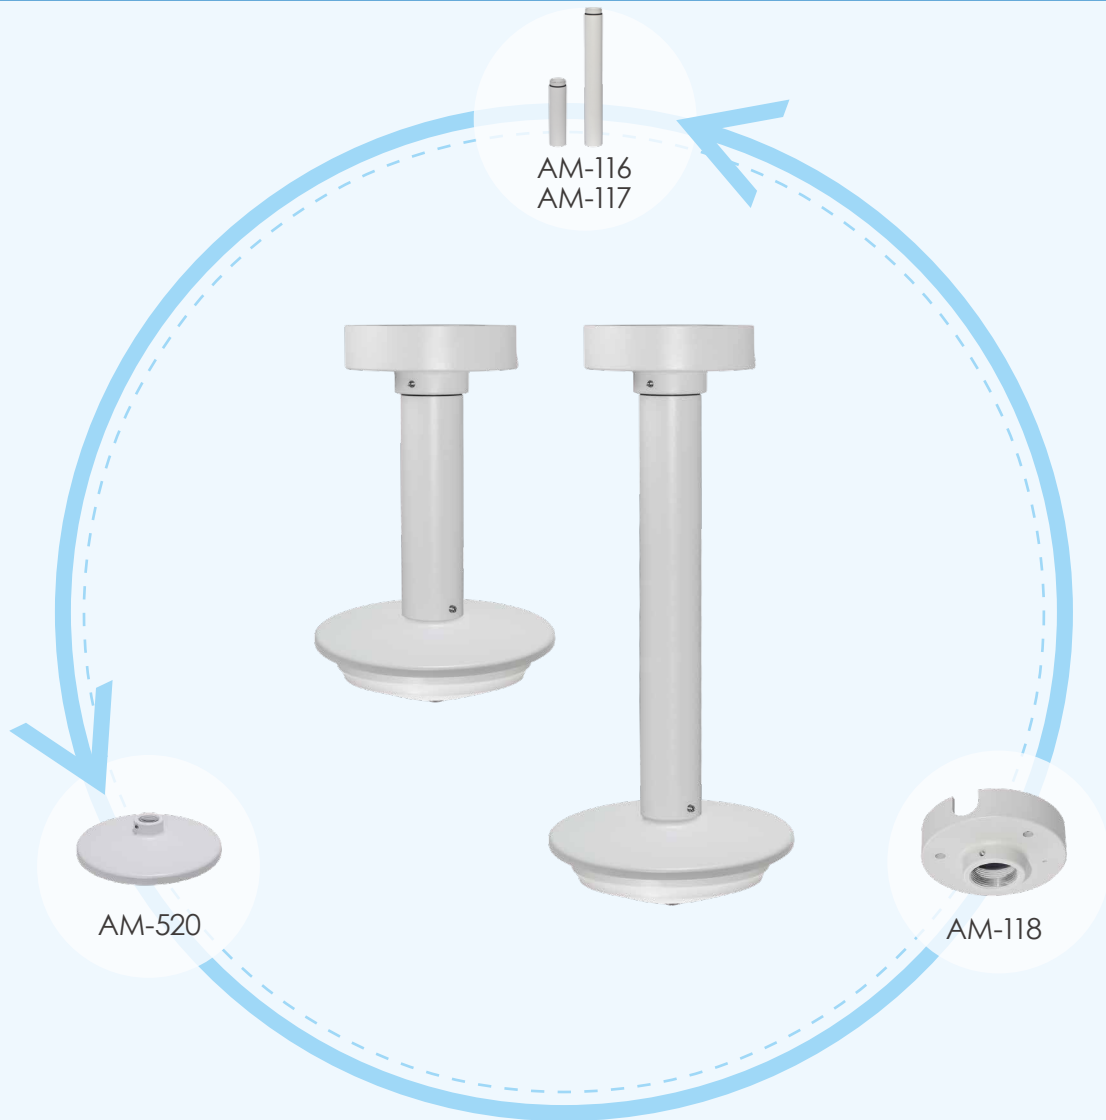

**FE8181**  
**FE8191**  
**FE9182-H**

Fisheye Network Camera

## Accessories

**FE8181**  
**FE8191**  
**FE9182-H**

Fisheye Network Camera

Pendant Mount

Item	Number	Description
AM-116	1	Pendant Pipe (20 cm) (1.5" PS11)
AM-117	1	Pendant Pipe (40 cm) (1.5" PS11)
AM-118	1	Pendant Head
AM-520	1	Mounting Adapter

\* AM-116 and AM-117 Pendant Pipes can be connected together multiple times to extend length of pendant mount as required by installation.