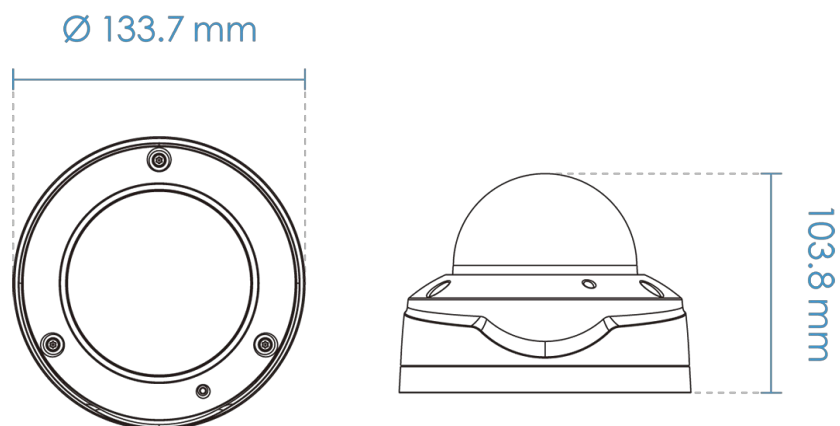

Dimensions

Compatible Accessories

Mounting Kits

Mounting Kits

Mounting Kits

Mounting Kits