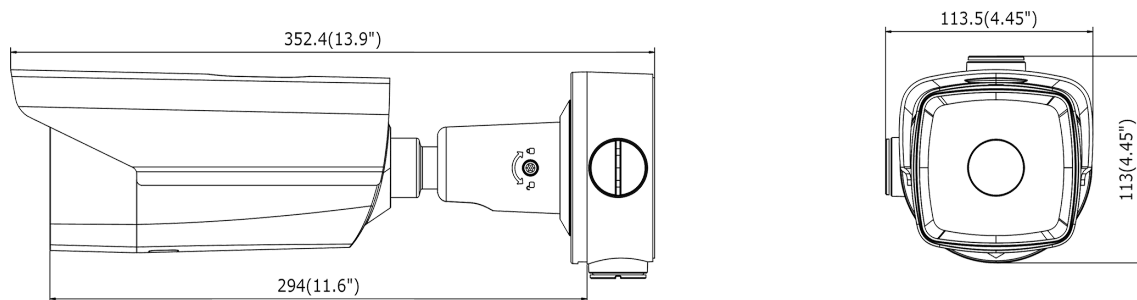

Available Model

DS-2TD2166-15/V1

Dimension

Unit: mm(inch)

Distributed by

**HIKVISION®****Headquarters**

No.555 Qianmo Road, Binjiang District,
Hangzhou 310051, China
T +86-571-8807-5998
overseasbusiness@hikvision.com