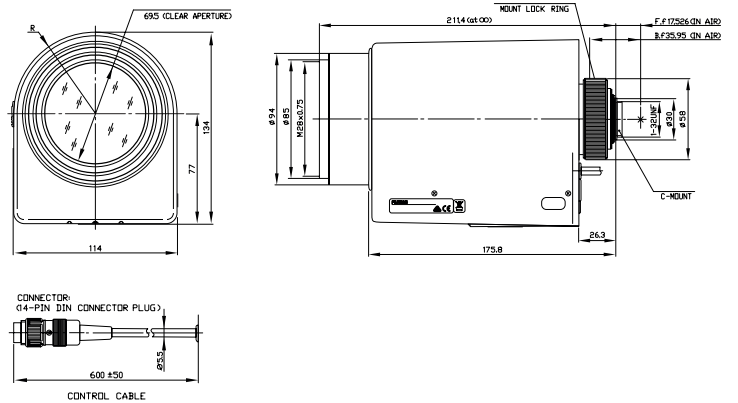

HD33x10SR4A-YE1

Day Night HD 33x 1/2" 1.3MP

		HD33x10SR4A-YE1
Focal Length (mm)		10 - 330
Iris Range		F1.5 - F360C
Mount		C-mount
Lens control interface		Analog
Lens control	Zoom	Speed
	Focus	Speed
	Iris	Auto(DC)
Position output	Zoom	✓
	Focus	✓
	Iris	-
M.O.D (m)		2.8
Back Focal Distance (in air) (mm)		16.64
Exit Pupil Position (From Image Plane) (mm)		-94.59
Filter Thread (mm)		-
Weight (kg)		3.4

H22x11.5A-X41

22x 2/3"

		H22x11.5A-X41
Focal Length (mm)		11.5 - 253
Iris Range		F1.6 - F22 CLOSE
Mount		C-mount
Lens control interface		Analog
Lens control	Zoom	Motor drive
	Focus	Motor drive
	Iris	Motor drive or Auto(Video)
Position output	Zoom	✓
	Focus	✓
	Iris	✓
M.O.D (m)		3
ND filter		-
Back Focal Distance (in air) (mm)		35.95
Exit Pupil Position (From Image Plane) (mm)		-103
Filter Thread (mm)		M82 x 0.75
Weight (kg)		2.3