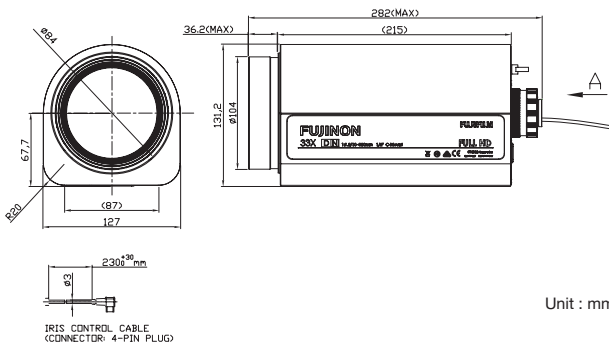

HD33x10SR4A-YE1

Day Night HD 33x 1/2" 1.3MP

		HD33x10SR4A-YE1
Focal Length (mm)		10 - 330
Iris Range		F1.5 - F360C
Mount		C-mount
Lens control interface		Analog
Lens control	Zoom	Speed
	Focus	Speed
	Iris	Auto(DC)
Position output	Zoom	✓
	Focus	✓
	Iris	-
M.O.D (m)		2.8
Back Focal Distance (in air) (mm)		16.64
Exit Pupil Position (From Image Plane) (mm)		-94.59
Filter Thread (mm)		-
Weight (kg)		3.4

H22x11.5A-X41

22x 2/3"

		H22x11.5A-X41
Focal Length (mm)		11.5 - 253
Iris Range		F1.6 - F22 CLOSE
Mount		C-mount
Lens control interface		Analog
Lens control	Zoom	Motor drive
	Focus	Motor drive
	Iris	Motor drive or Auto(Video)
Position output	Zoom	✓
	Focus	✓
	Iris	✓
M.O.D (m)		3
ND filter		-
Back Focal Distance (in air) (mm)		35.95
Exit Pupil Position (From Image Plane) (mm)		-103
Filter Thread (mm)		M82 x 0.75
Weight (kg)		2.3