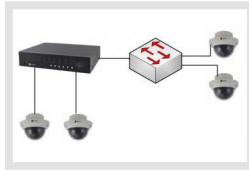

IER/PNR-KON8 | SKU: 211568