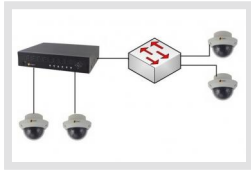

Related Products

IER/PNR-KON4 | SKU: 211567